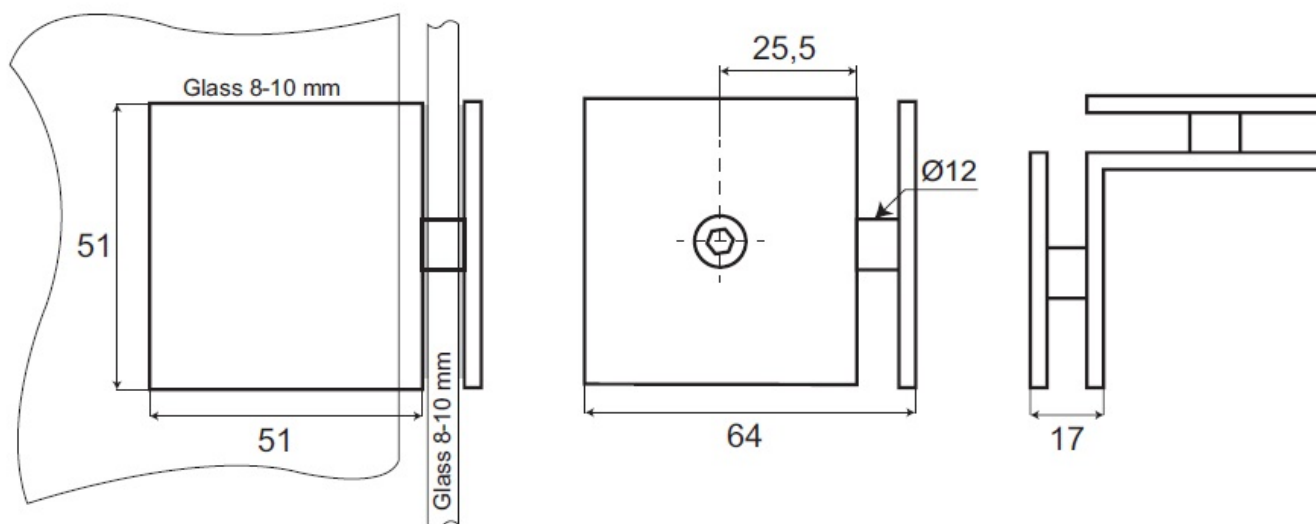

PRODUCT SHEET

Description:

Glass Clamp "Bern", 90DG, Alu-Look, Glass/Glass, 51x51x17mm, Square Corners, 8-10mm Glass, Glass Mounted By $\varnothing 12$ mm, Drilling, Brass Material

Item number:

15.23.692-1

Units	Box	Carton	HS Code	Barcode
Pcs.	1	20	8302419000	
				5704866447126

SISO A/S

Mileparken 11
DK-2740 Skovlunde
Denmark
VAT: DK 24786013

Phone +45 45 830 900

www.siso.dk
siso@siso.dk

Danske Bank
Nytovr Branch
Copenhagen
SWIFT: DABADKKK

Account no.
4180 3112 112936
IBAN Account
DK7230003112112936